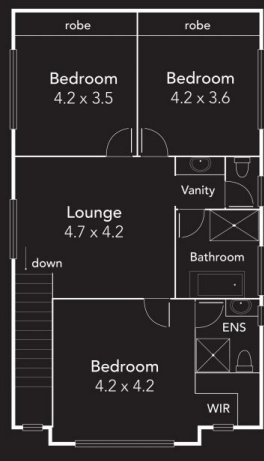

Upper Level