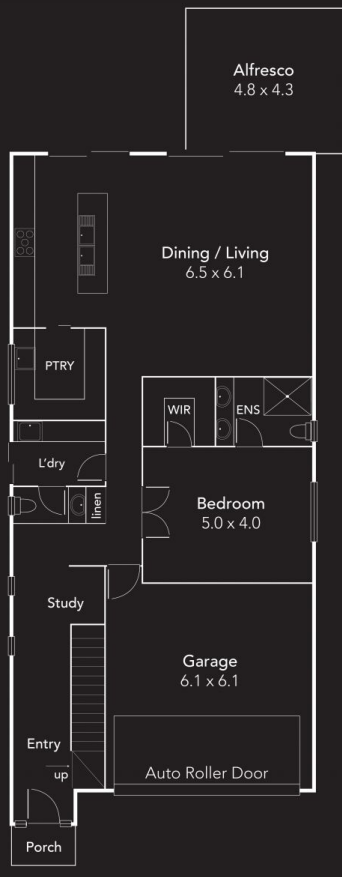

Lower Level